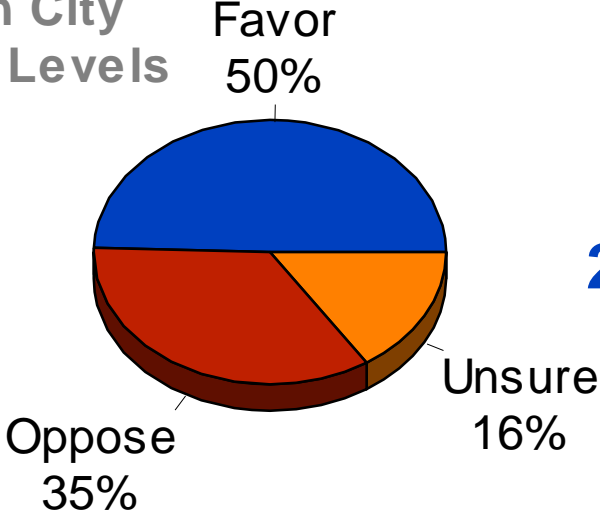

City Property Tax Increase

2012 City of Brooklyn Center

2008

Maintain City Service Levels

Enhance Current and Offer Additional

2012

City Services

2012 City of Brooklyn Center

Unsafe City Areas

2012 City of Brooklyn Center

Neighborhood Walking Alone at Night

2012 City of Brooklyn Center

2008

2012

Greatest Safety Concern

2012 City of Brooklyn Center