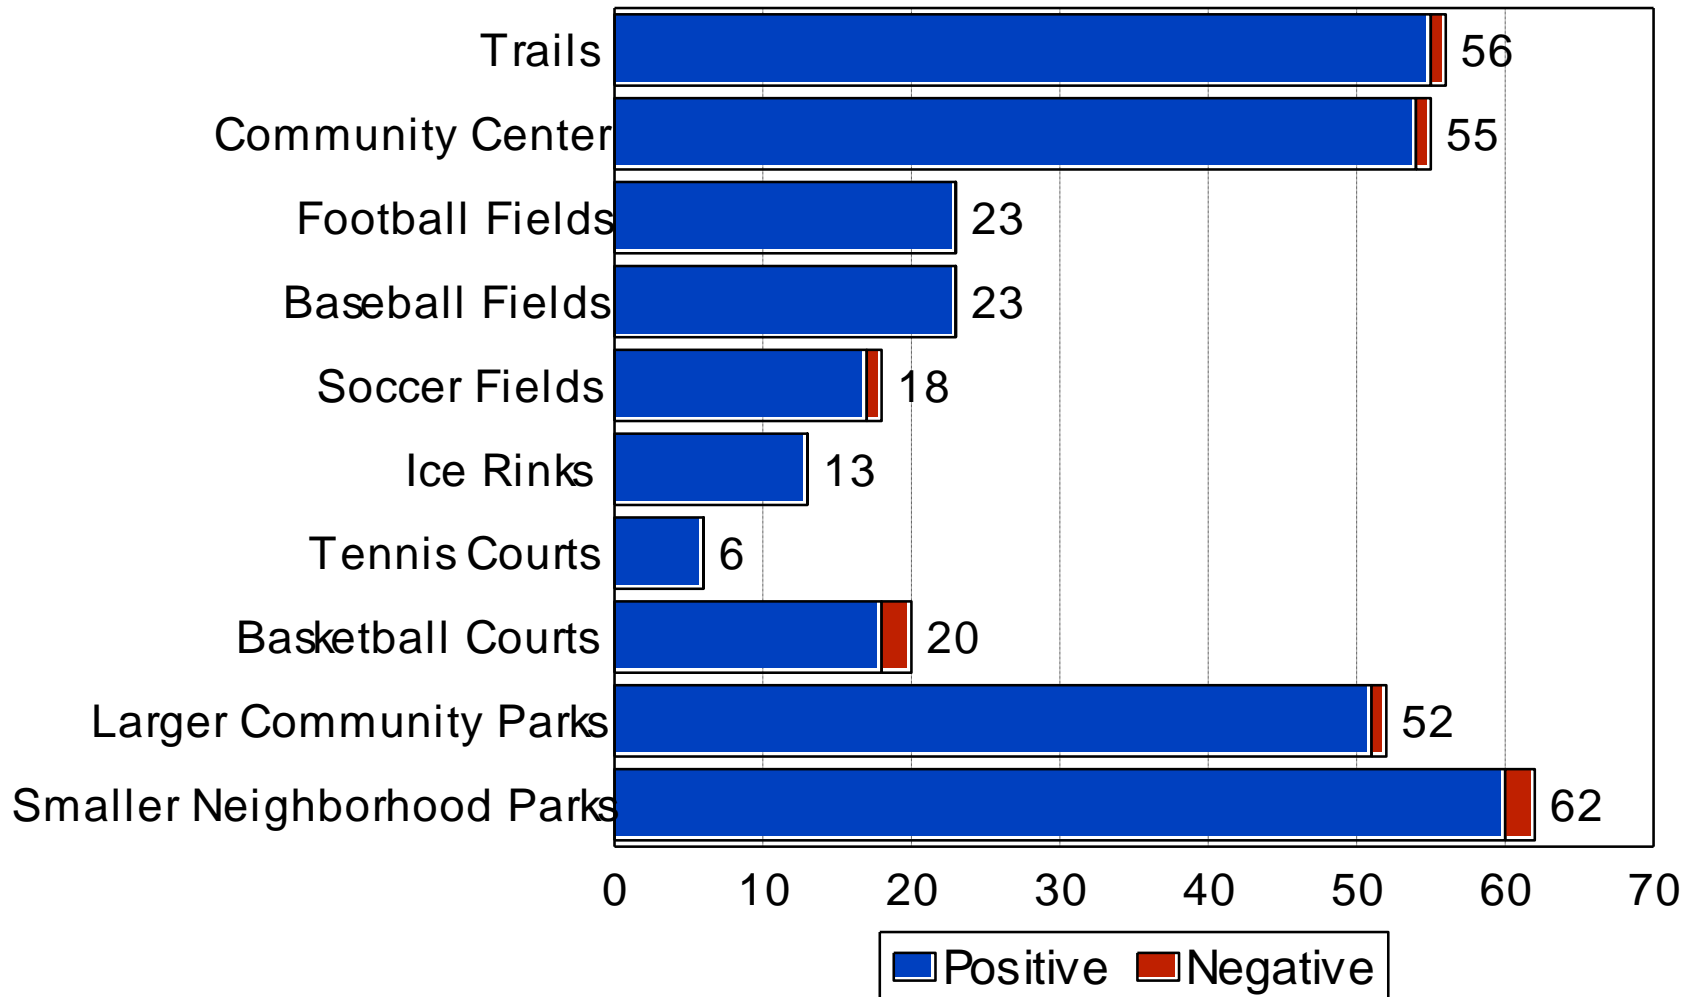

Unsafe City Areas

2012 City of Brooklyn Center

Neighborhood Walking Alone at Night

2012 City of Brooklyn Center

2008

2012

Greatest Safety Concern

2012 City of Brooklyn Center

Use and Rating of Park System

2012 City of Brooklyn Center

Growing Population Diversity

2012 City of Brooklyn Center

2008

2012

Prepared for Growing Diversity

2012 City of Brooklyn Center