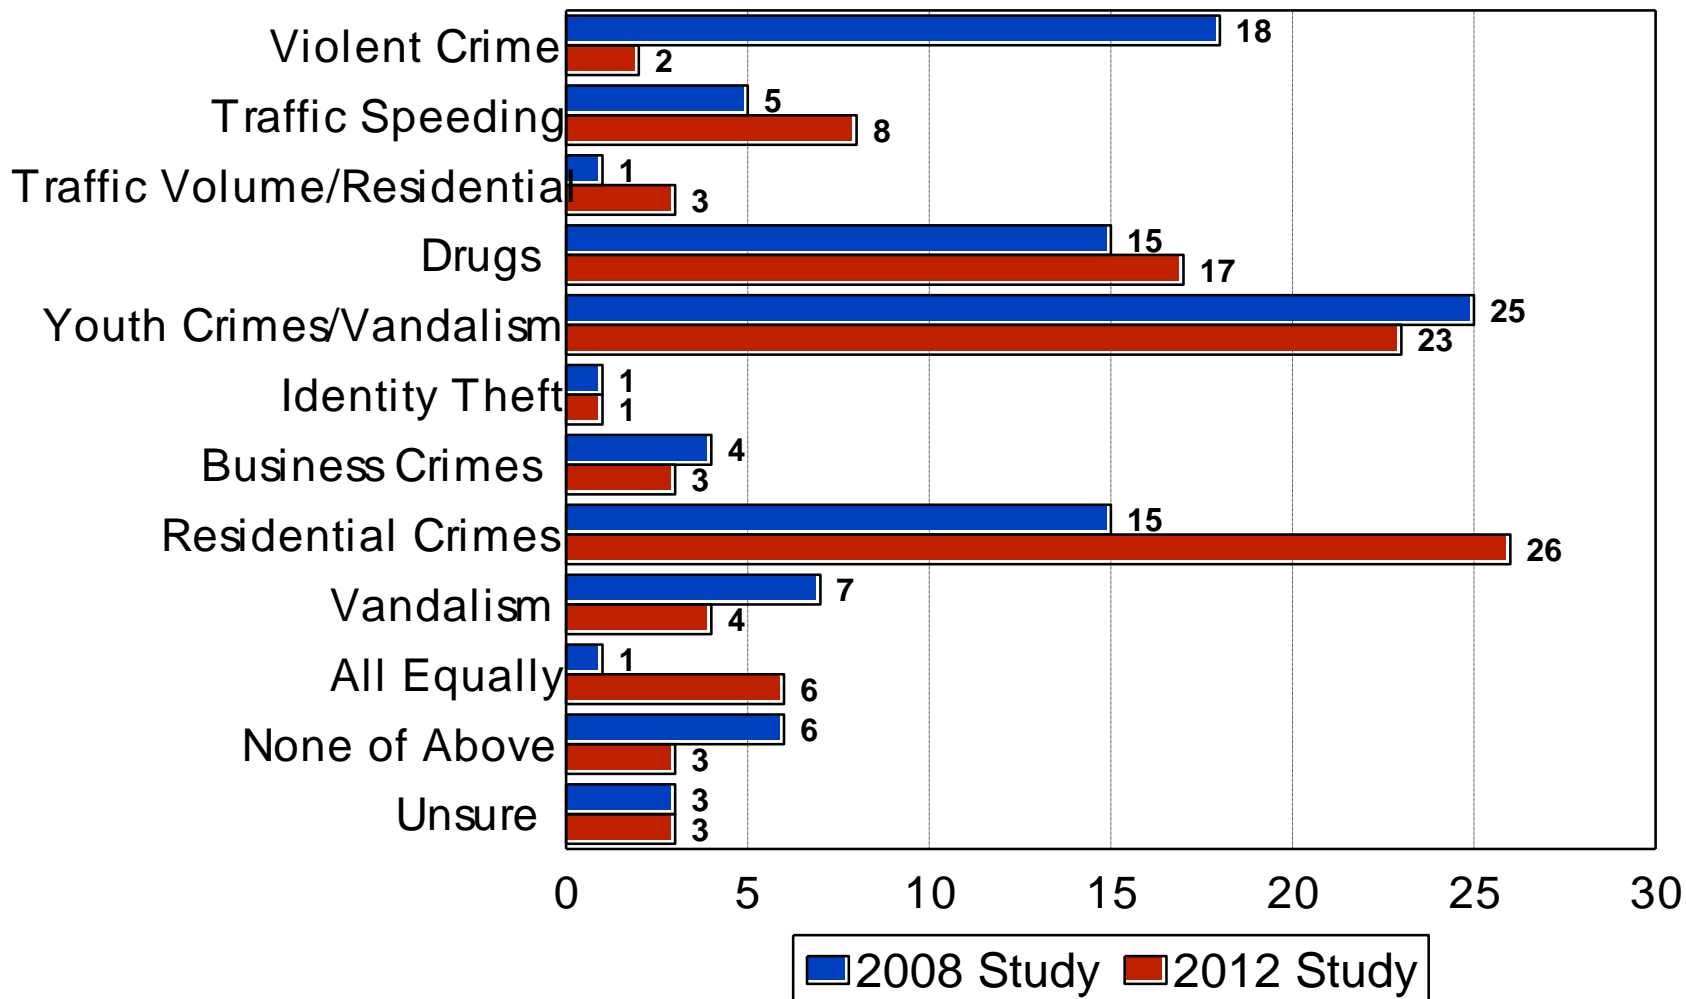

Unsafe City Areas

2012 City of Brooklyn Center

Neighborhood Walking Alone at Night

2012 City of Brooklyn Center

2008

2012

Greatest Safety Concern

2012 City of Brooklyn Center