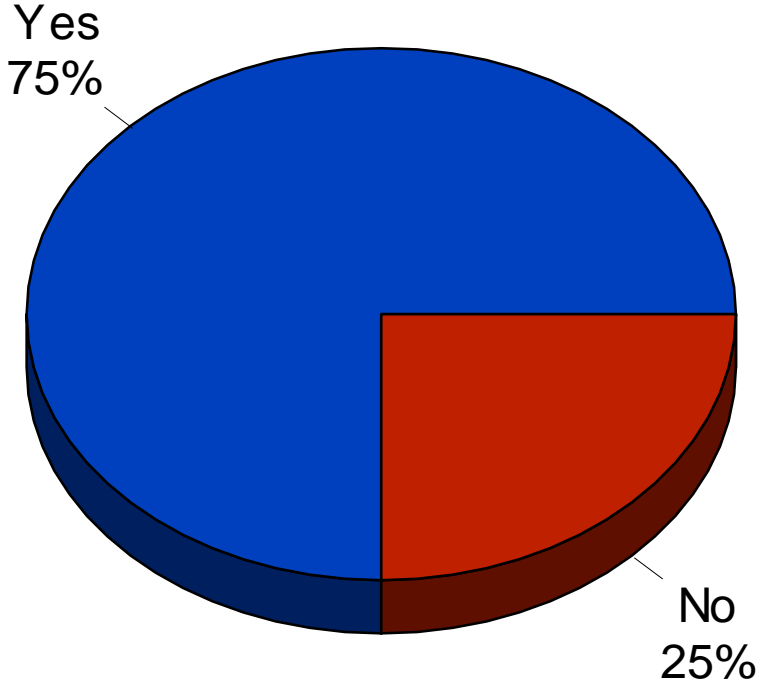

Unsafe City Areas

2012 City of Brooklyn Center

Neighborhood Walking Alone at Night

2012 City of Brooklyn Center

2008

2012

Greatest Safety Concern

2012 City of Brooklyn Center