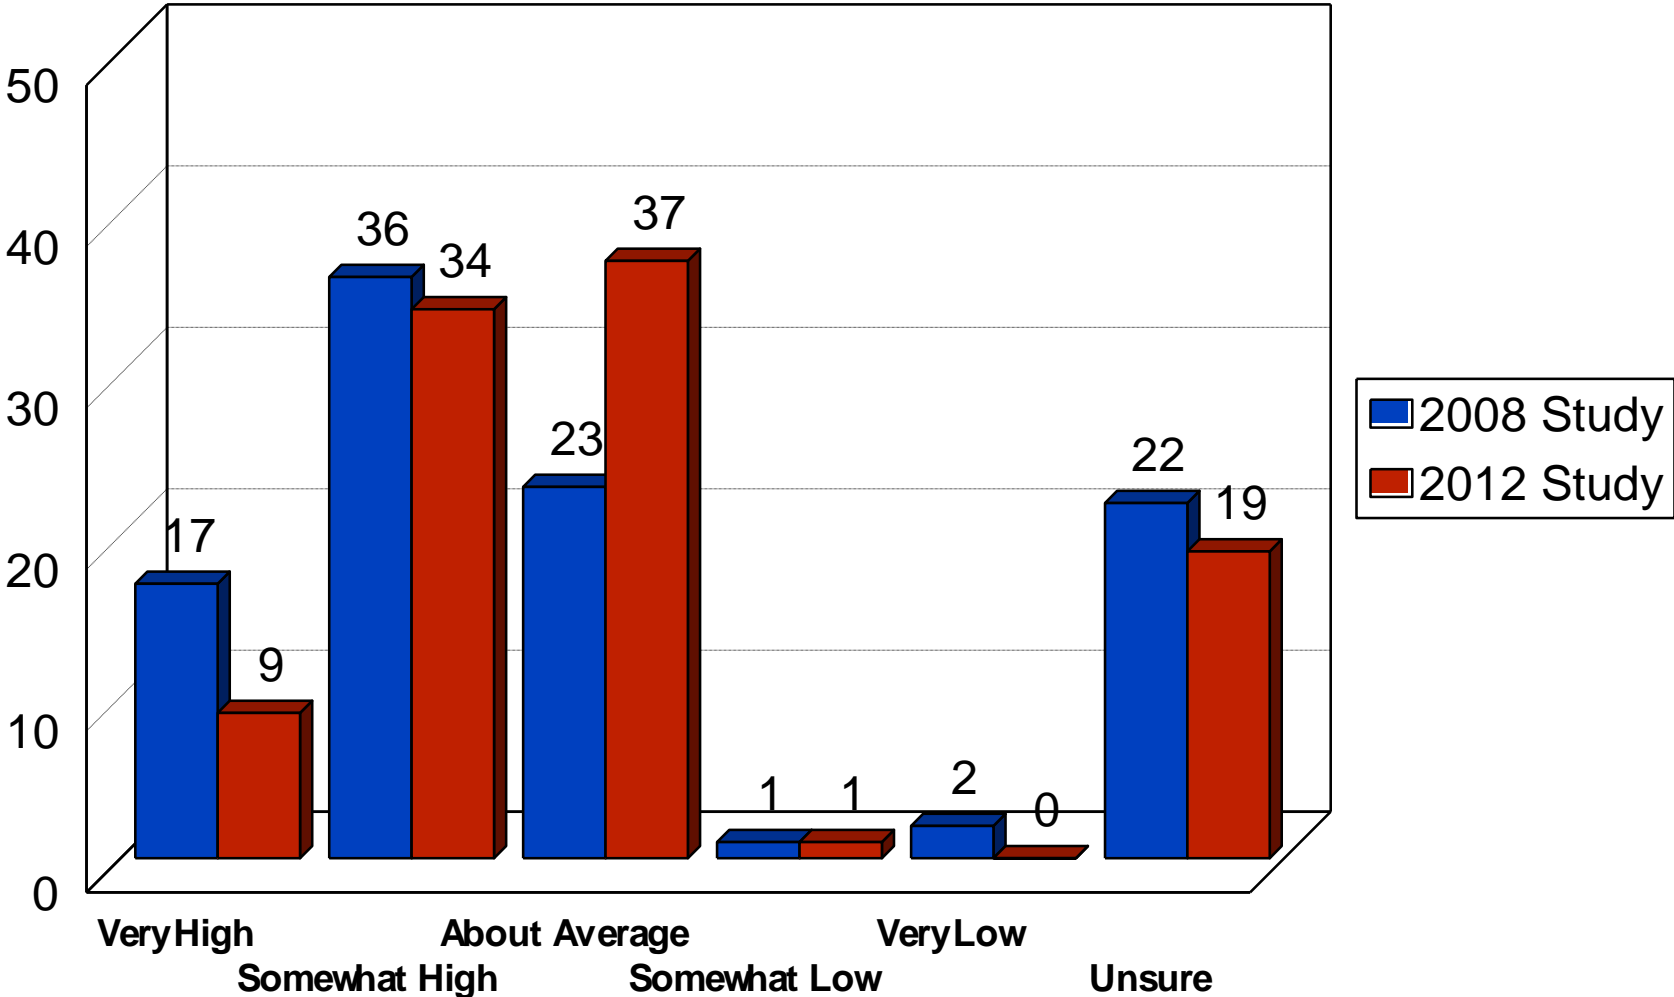

City Property Tax Comparison

2012 City of Brooklyn Center