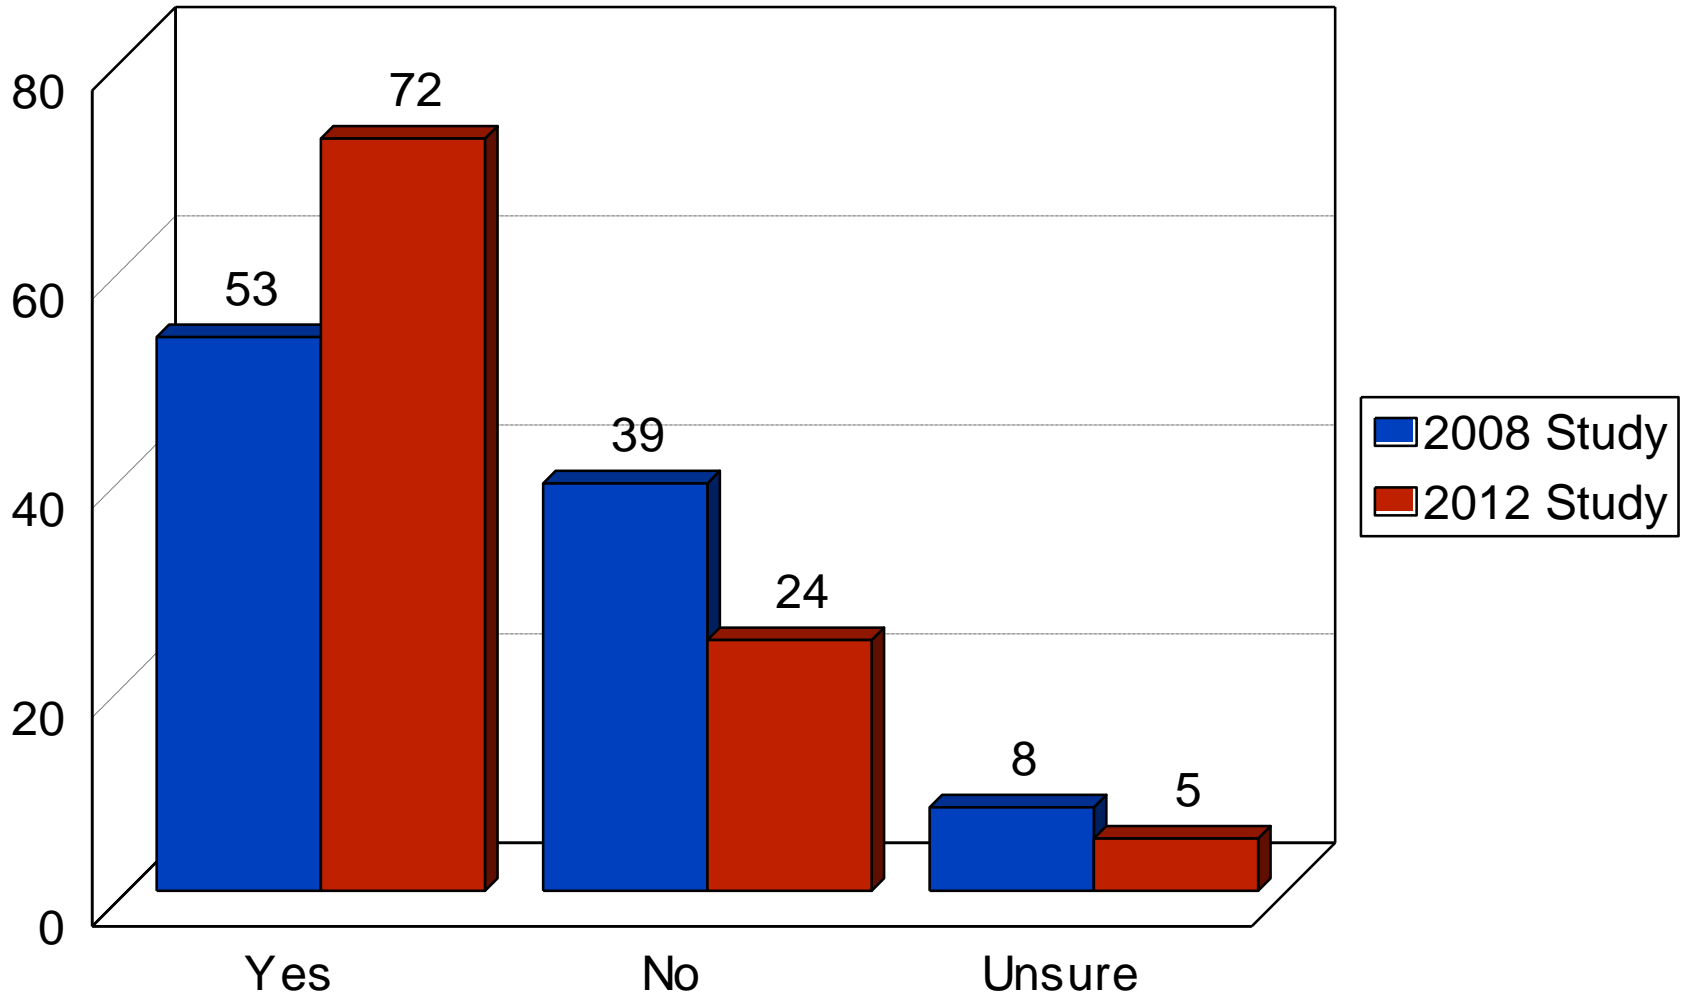

Empowerment

2012 City of Brooklyn Center