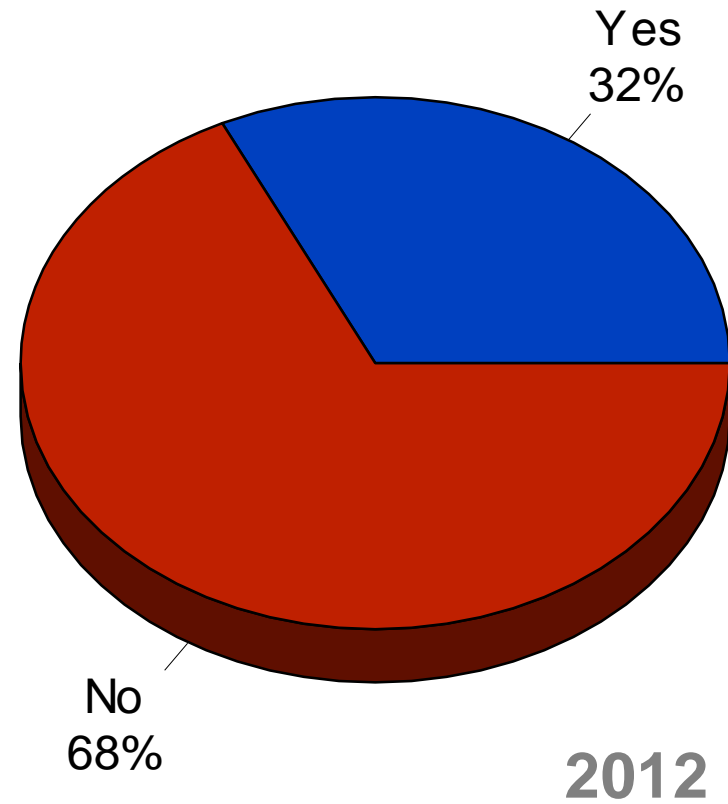

Unsafe City Areas

2012 City of Brooklyn Center

Neighborhood Walking Alone at Night

2012 City of Brooklyn Center

2008

2012

Greatest Safety Concern

2012 City of Brooklyn Center