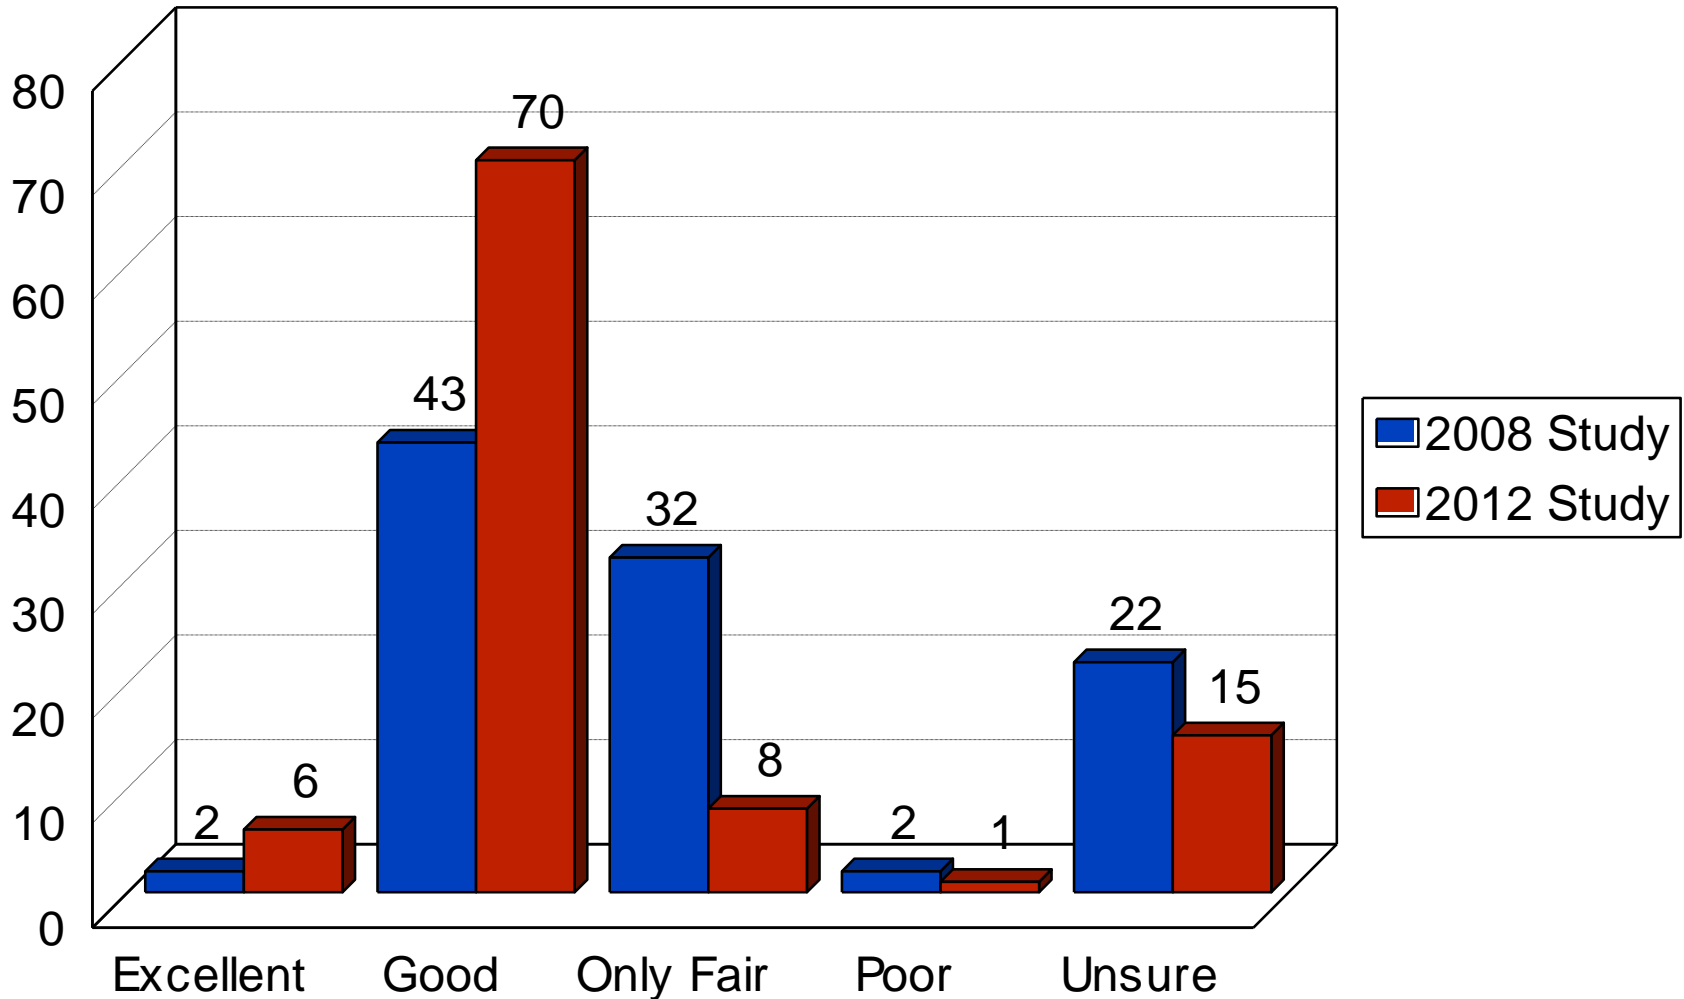

Value of City Services

2012 City of Brooklyn Center