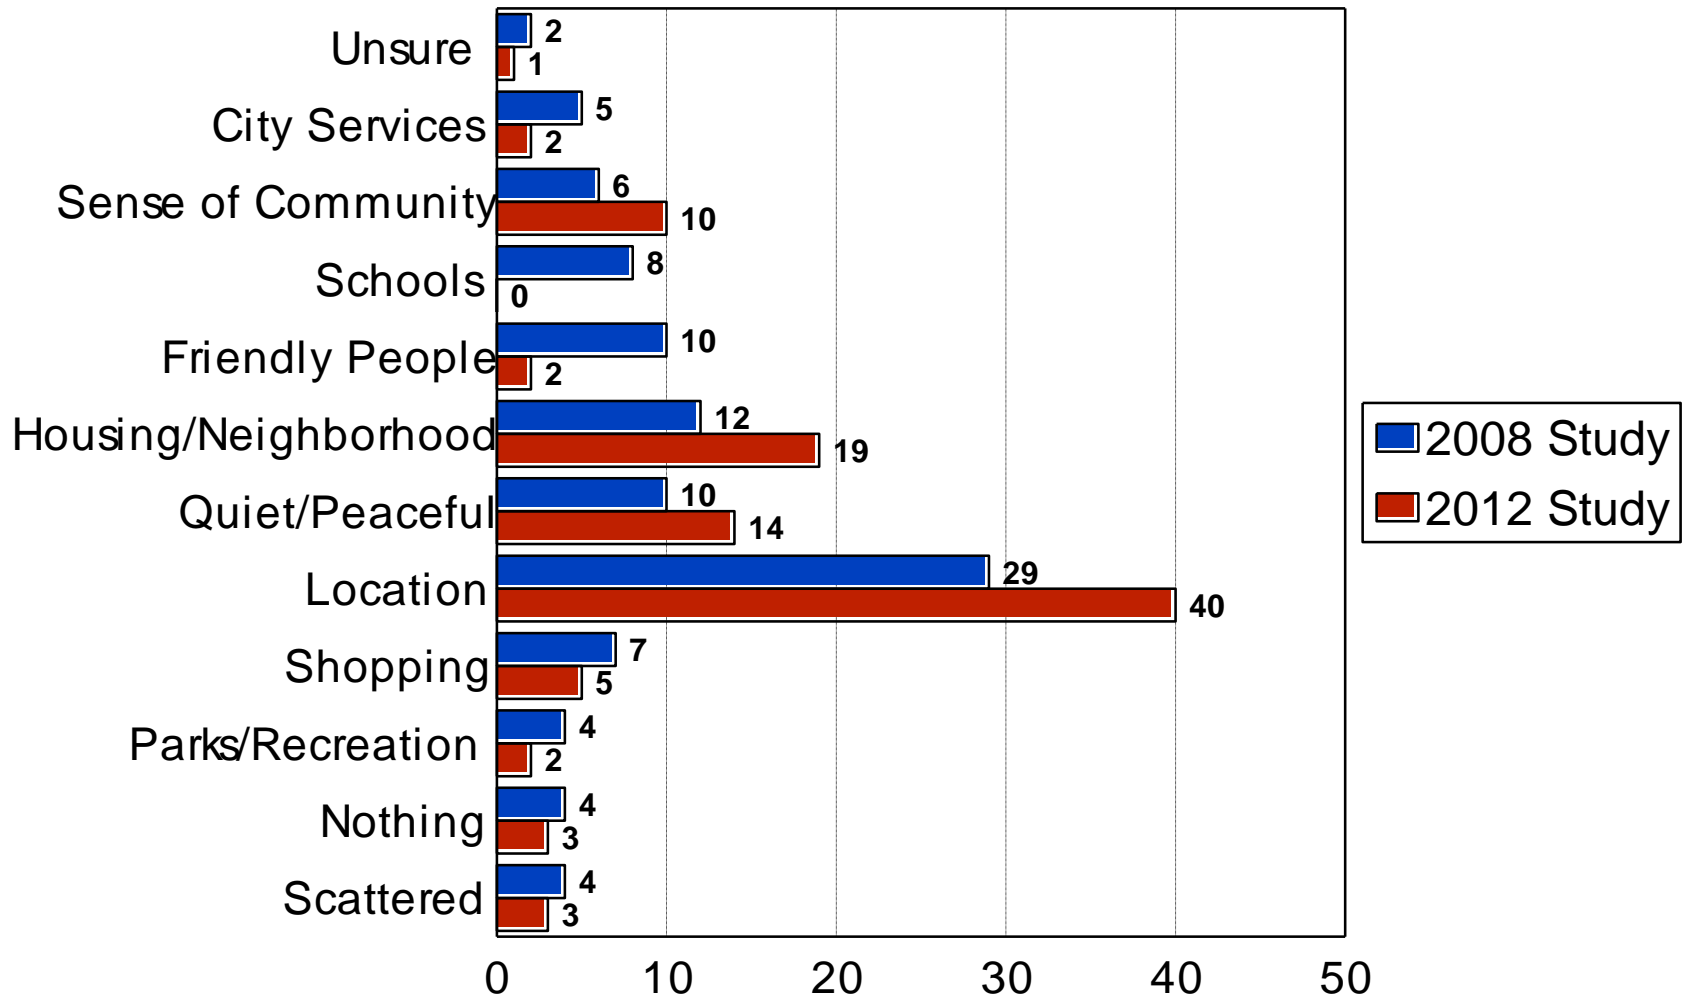

City of Brooklyn Center

2012 Residential Study

Decision Resources, Ltd.

Quality of Life

2012 City of Brooklyn Center

Like Most about City

2012 City of Brooklyn Center

Most Serious Issue

2012 City of Brooklyn Center

Community Identity/Neighborliness

2012 City of Brooklyn Center

Direction of City

2012 City of Brooklyn Center

Community Characteristics

2012 City of Brooklyn Center

General Redevelopment