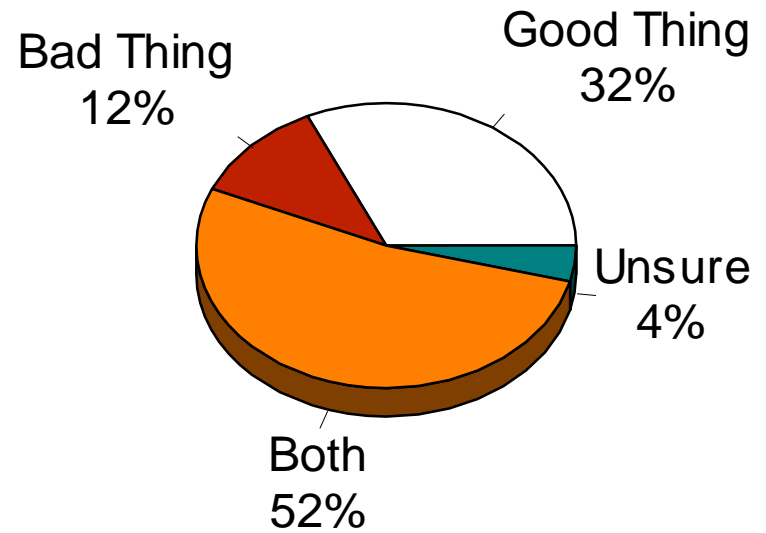

Unsafe City Areas

2012 City of Brooklyn Center

Neighborhood Walking Alone at Night

2012 City of Brooklyn Center

2008

2012

Greatest Safety Concern

2012 City of Brooklyn Center

Use and Rating of Park System

2012 City of Brooklyn Center

Growing Population Diversity

2012 City of Brooklyn Center

2008

2012

Prepared for Growing Diversity

2012 City of Brooklyn Center