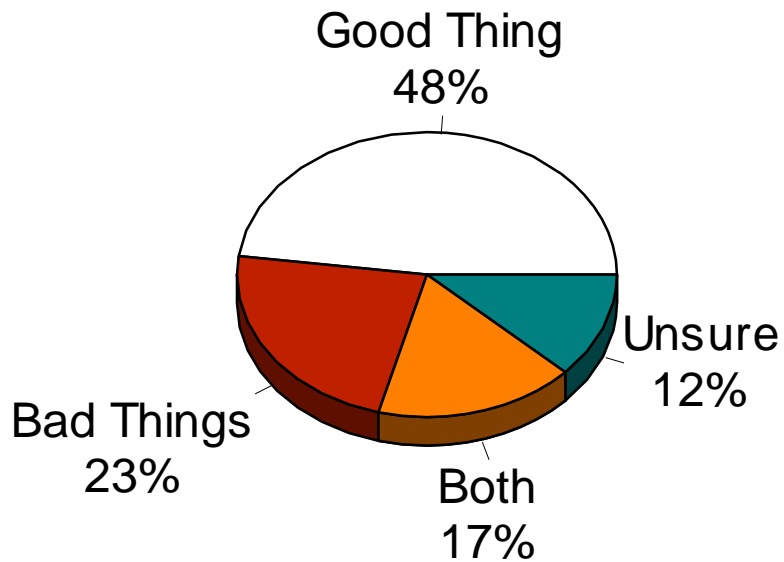

Growing Population Diversity

2012 City of Brooklyn Center

2008