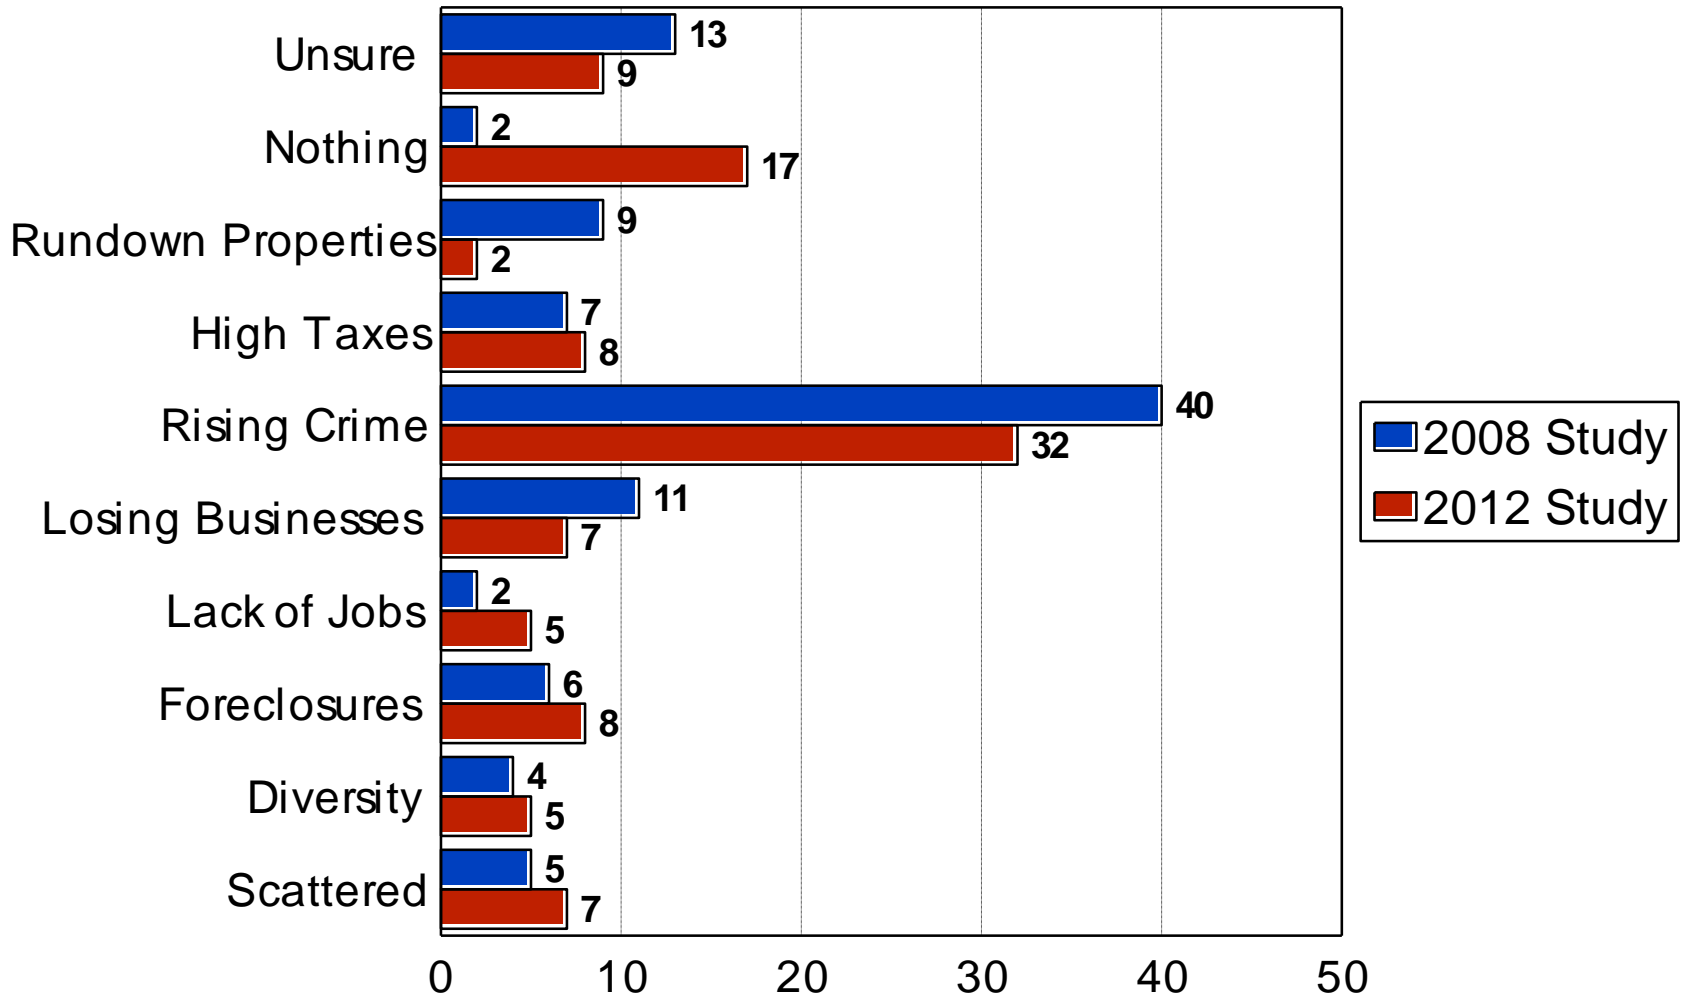

City of Brooklyn Center

2012 Residential Study

Decision Resources, Ltd.

Quality of Life

2012 City of Brooklyn Center

Like Most about City

2012 City of Brooklyn Center

Most Serious Issue

2012 City of Brooklyn Center

Community Identity/Neighborliness

2012 City of Brooklyn Center

Direction of City

2012 City of Brooklyn Center

Community Characteristics

2012 City of Brooklyn Center

General Redevelopment