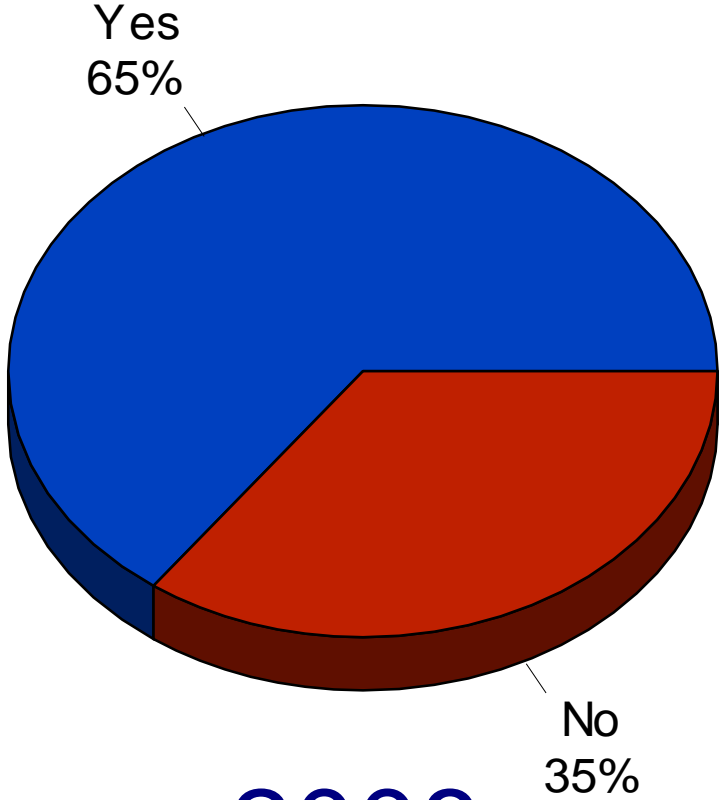

City Property Tax Increase

2012 City of Brooklyn Center

2008

Maintain City Service Levels

Enhance Current and Offer Additional

2012

City Services

2012 City of Brooklyn Center

Unsafe City Areas

2012 City of Brooklyn Center

Neighborhood Walking Alone at Night

2012 City of Brooklyn Center

2008

2012

Greatest Safety Concern

2012 City of Brooklyn Center