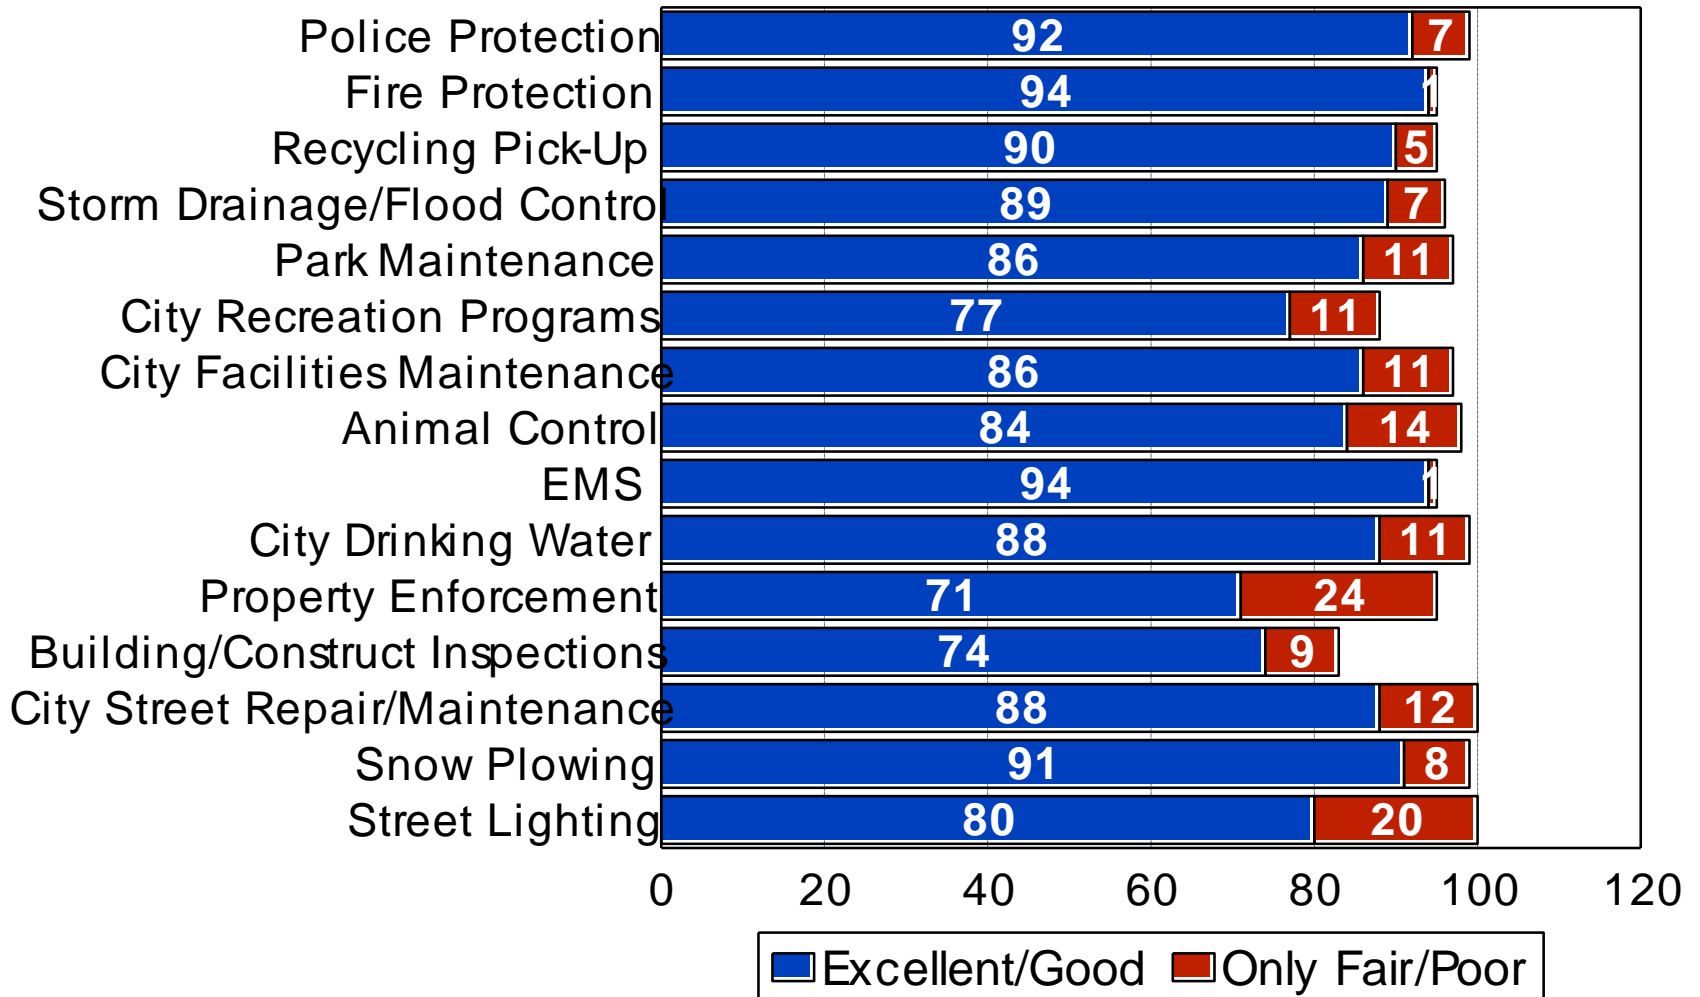

City Property Tax Increase

2012 City of Brooklyn Center

2008

Maintain City Service Levels

Enhance Current and Offer Additional

2012

City Services

2012 City of Brooklyn Center

Unsafe City Areas

2012 City of Brooklyn Center

Neighborhood Walking Alone at Night

2012 City of Brooklyn Center

2008

2012

Greatest Safety Concern

2012 City of Brooklyn Center