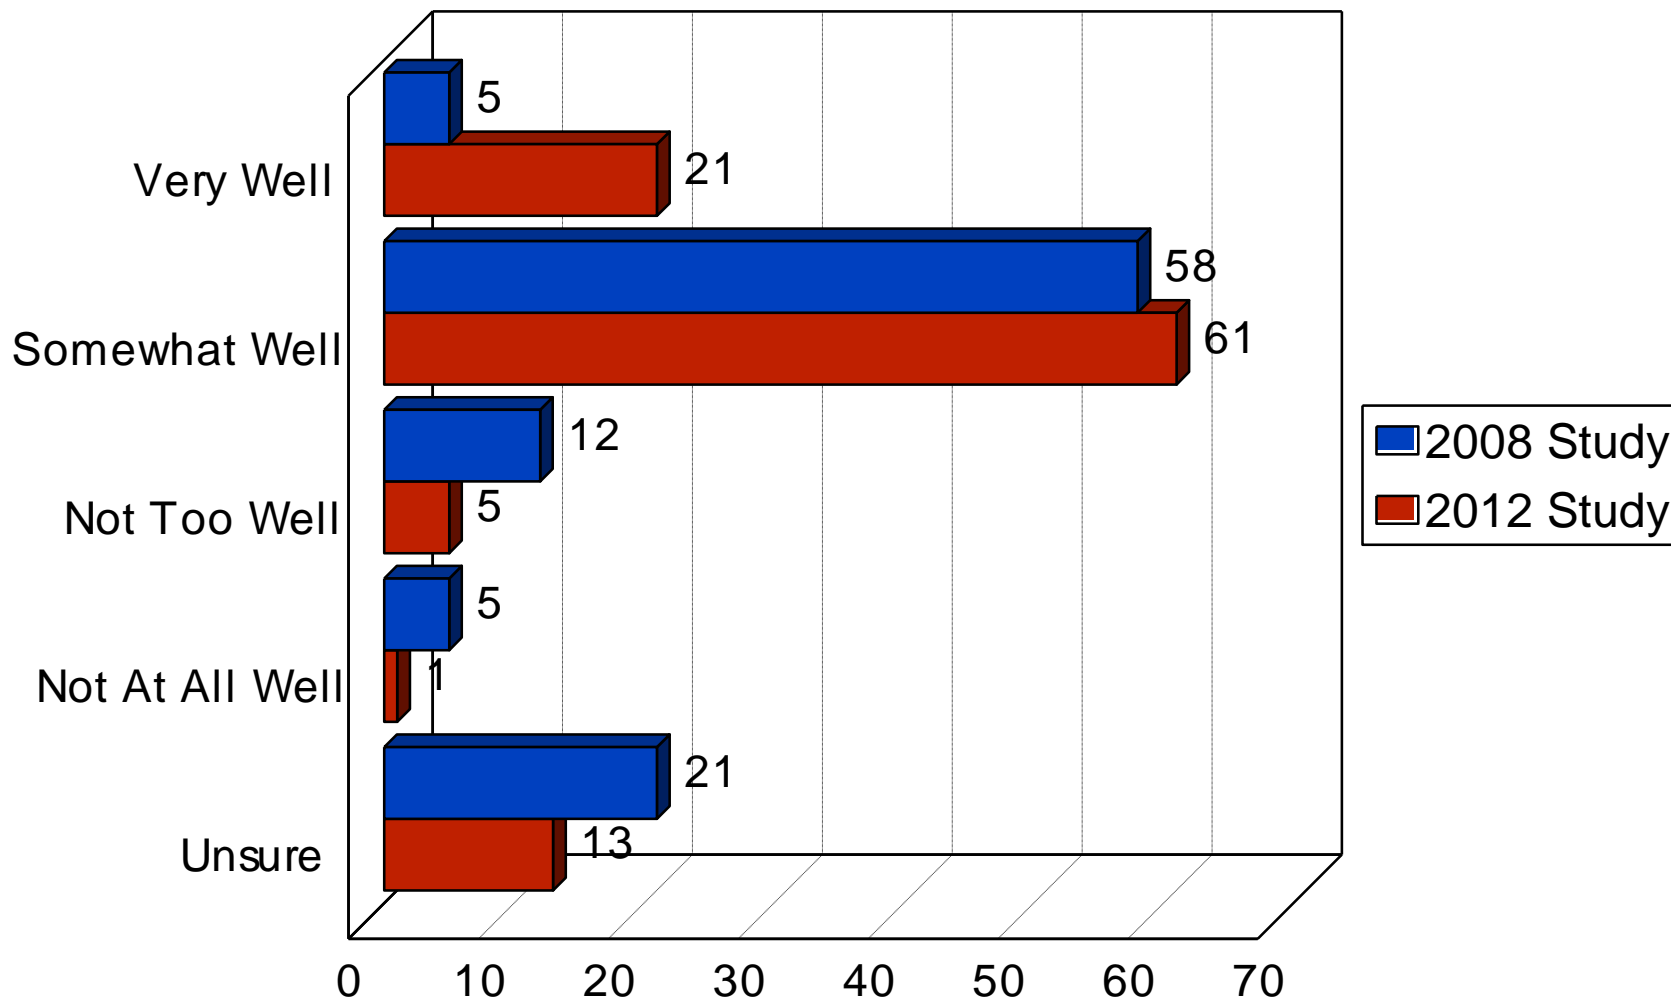

Unsafe City Areas

2012 City of Brooklyn Center

Neighborhood Walking Alone at Night

2012 City of Brooklyn Center

2008

2012

Greatest Safety Concern

2012 City of Brooklyn Center

Use and Rating of Park System

2012 City of Brooklyn Center

Growing Population Diversity

2012 City of Brooklyn Center

2008

2012

Prepared for Growing Diversity

2012 City of Brooklyn Center