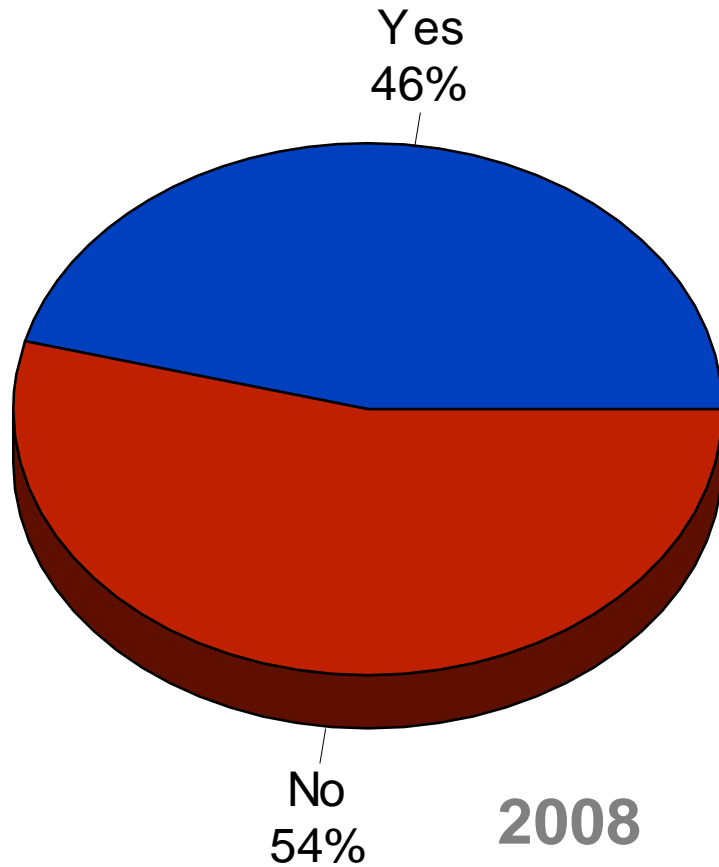

Unsafe City Areas

2012 City of Brooklyn Center

Neighborhood Walking Alone at Night

2012 City of Brooklyn Center

2008

2012

Greatest Safety Concern

2012 City of Brooklyn Center