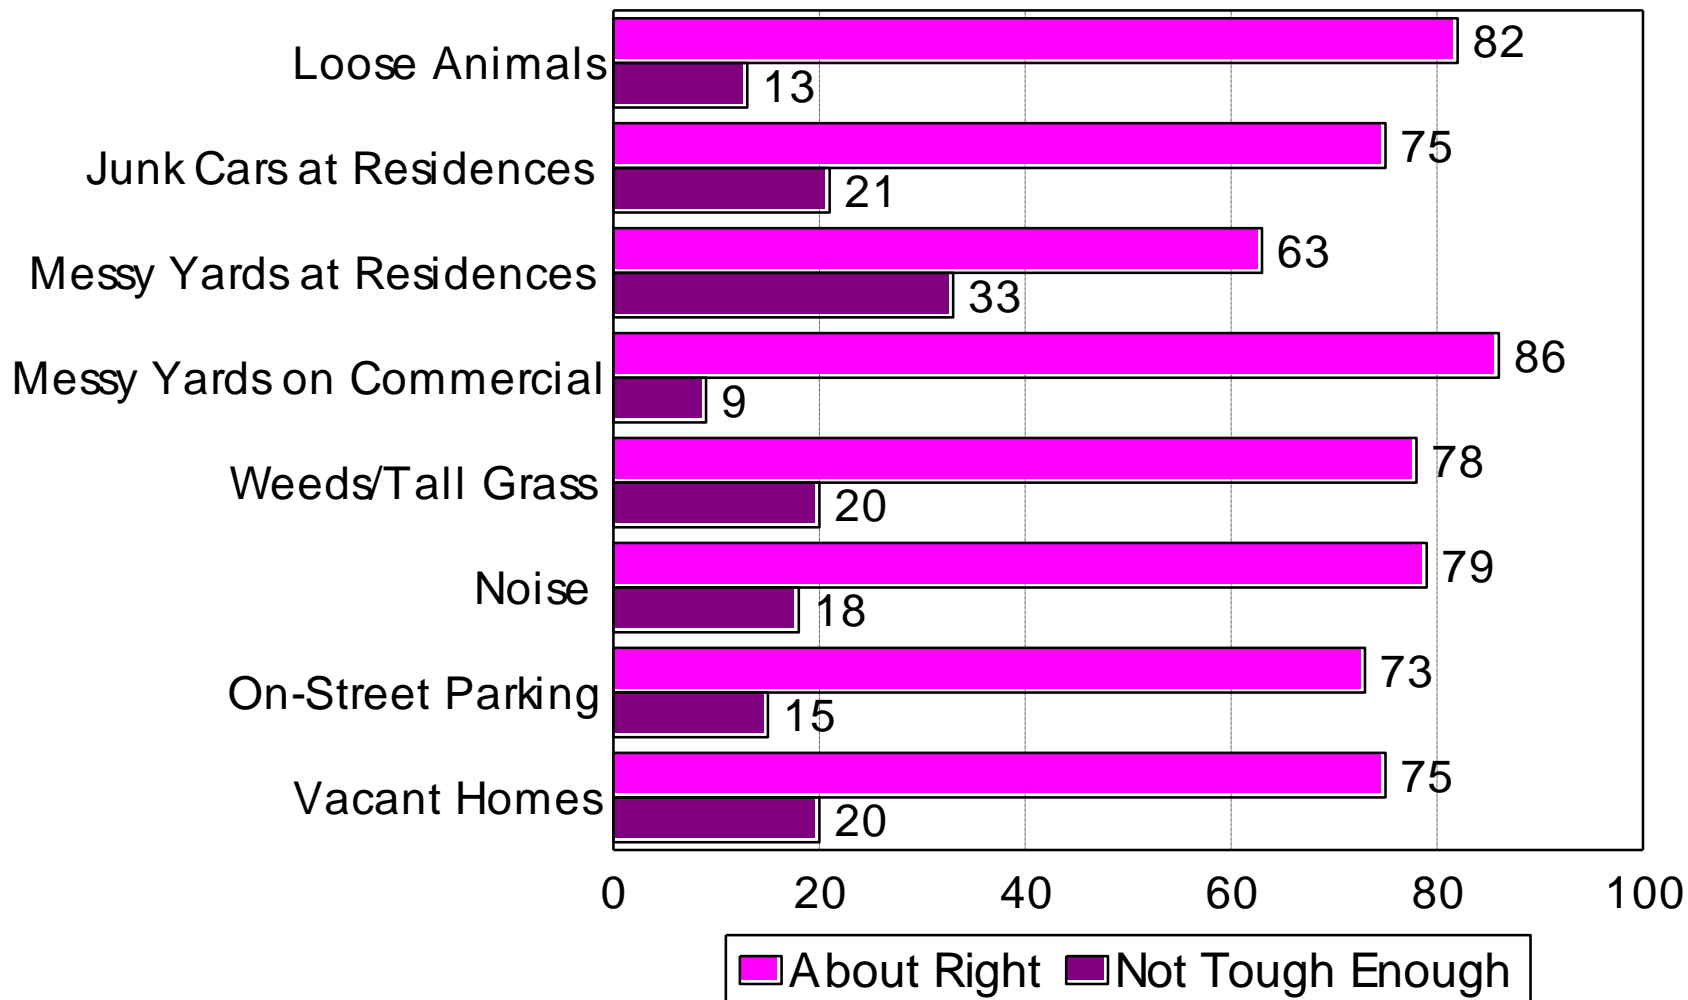

Code Enforcement

2012 City of Brooklyn Center